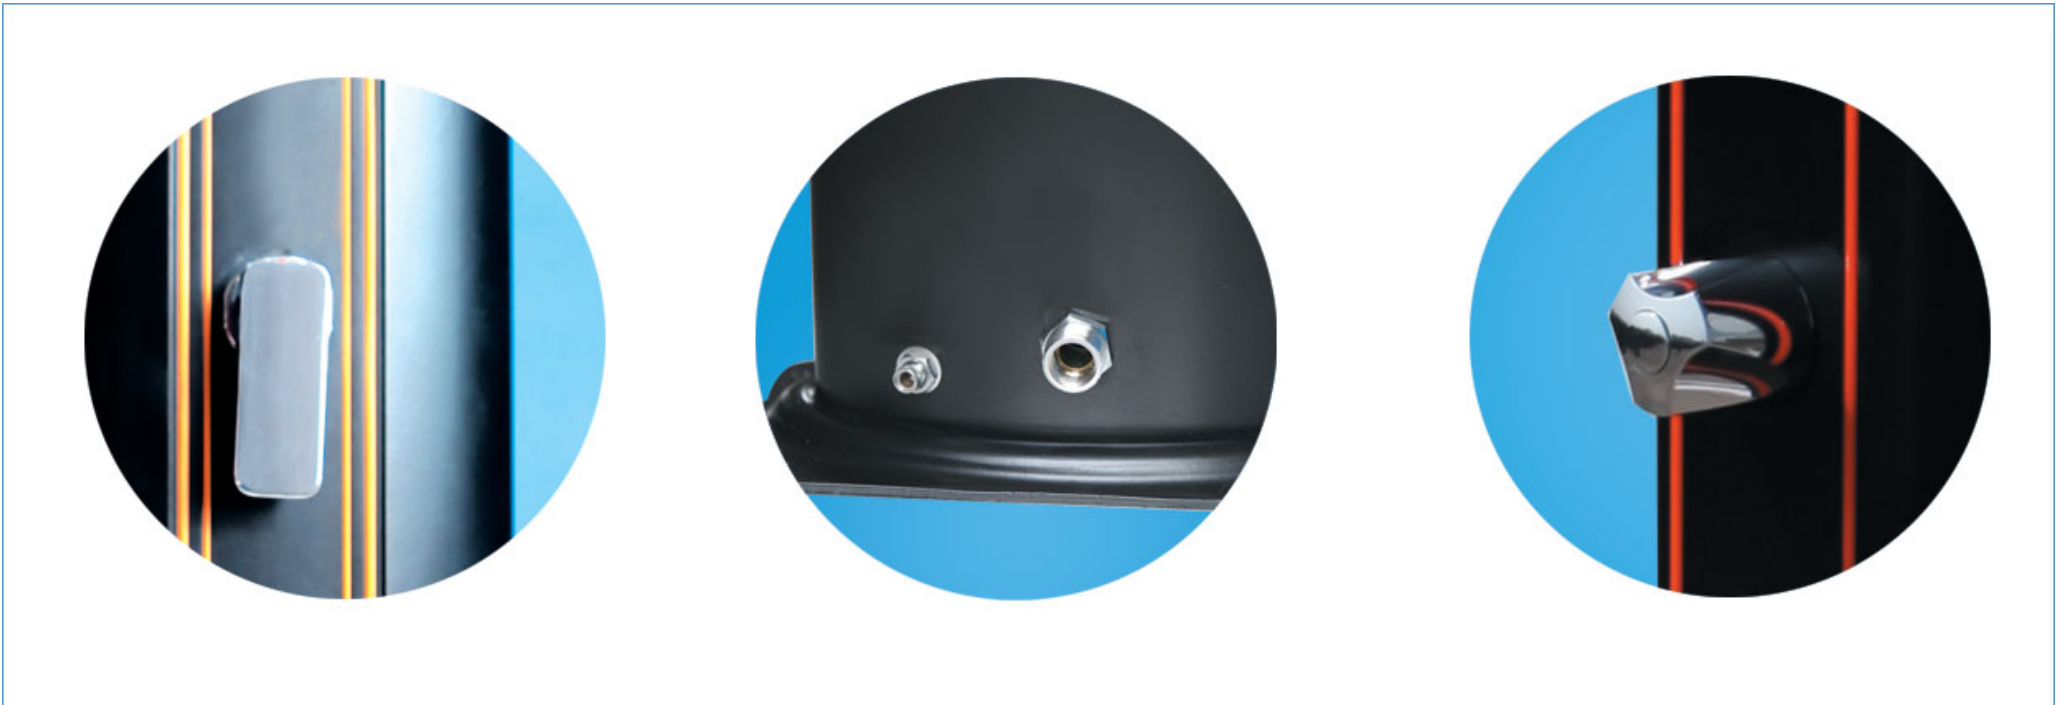

5 Special choice of LED showerhead

1 Products information

SOLARTECH manufactures 3 series (SA,SB,SP) and 4 styles (A,B,C,D), over 40 models solar showers. there are round, oval, square and bent, and the capacity is from 17L to 42L,.with all SOLARTECH solar showers, no matter for public or private use, they can fulfill your requirement.

3 Features of SOLARTECH solar showers

- A. All shape design allows solar energy to be absorbed from all directions.
- B. External tubes are covered by lacquer compounded by special raw materials. it's environmental and durable, absorb more heat in less time, special for outdoor use.
- C. External and internal tubes are double guarded by rubber seals engineered for outdoor use specially. The rubber seals can hold the size for a long time, so the leakage will be avoided.
- D. The water inlet can connect to any standard garden hose, no plumbing needed.